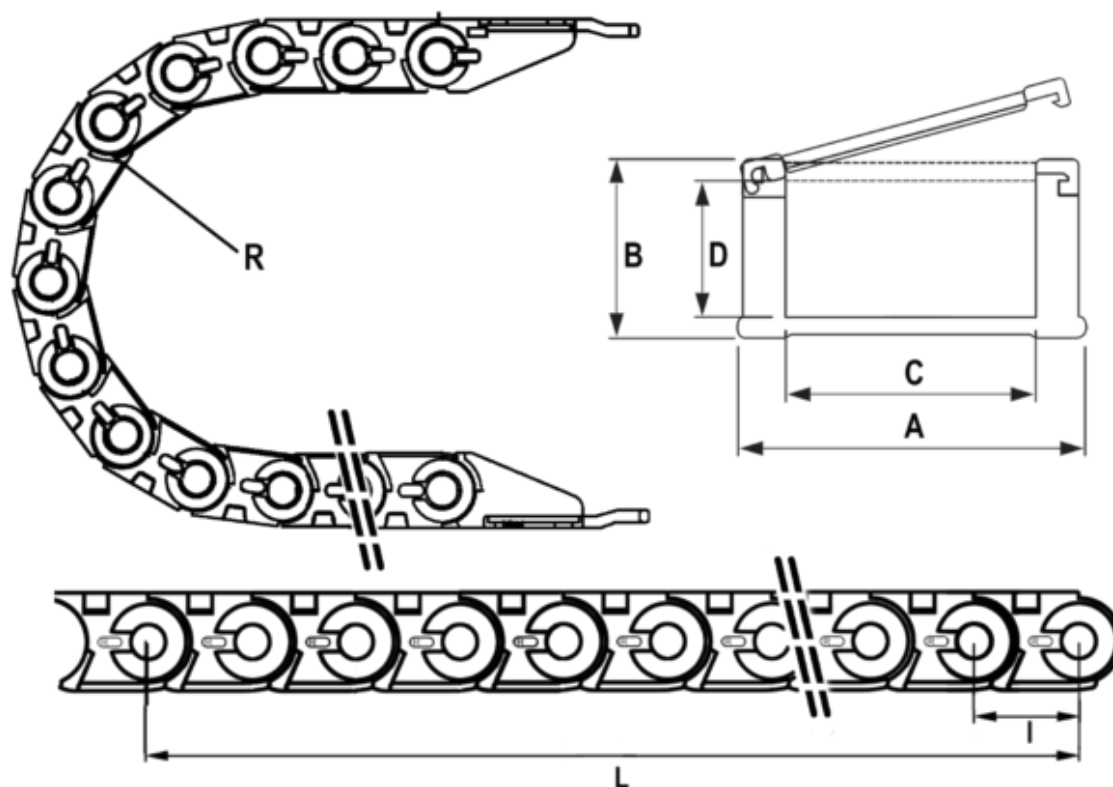

# Data Sheet

Article number: 18CPS03347R035

Description: Cable chain, CPS MINI  
Type CPS033.47.R35-990L (30 LK)

## Measures

Full length	= 990mm
Inside Height	= 23
Inside Width	= 47
Link Length(Pitch)	= 33
Outside Height	= 31
Outside Width	= 63
Radius	= 035